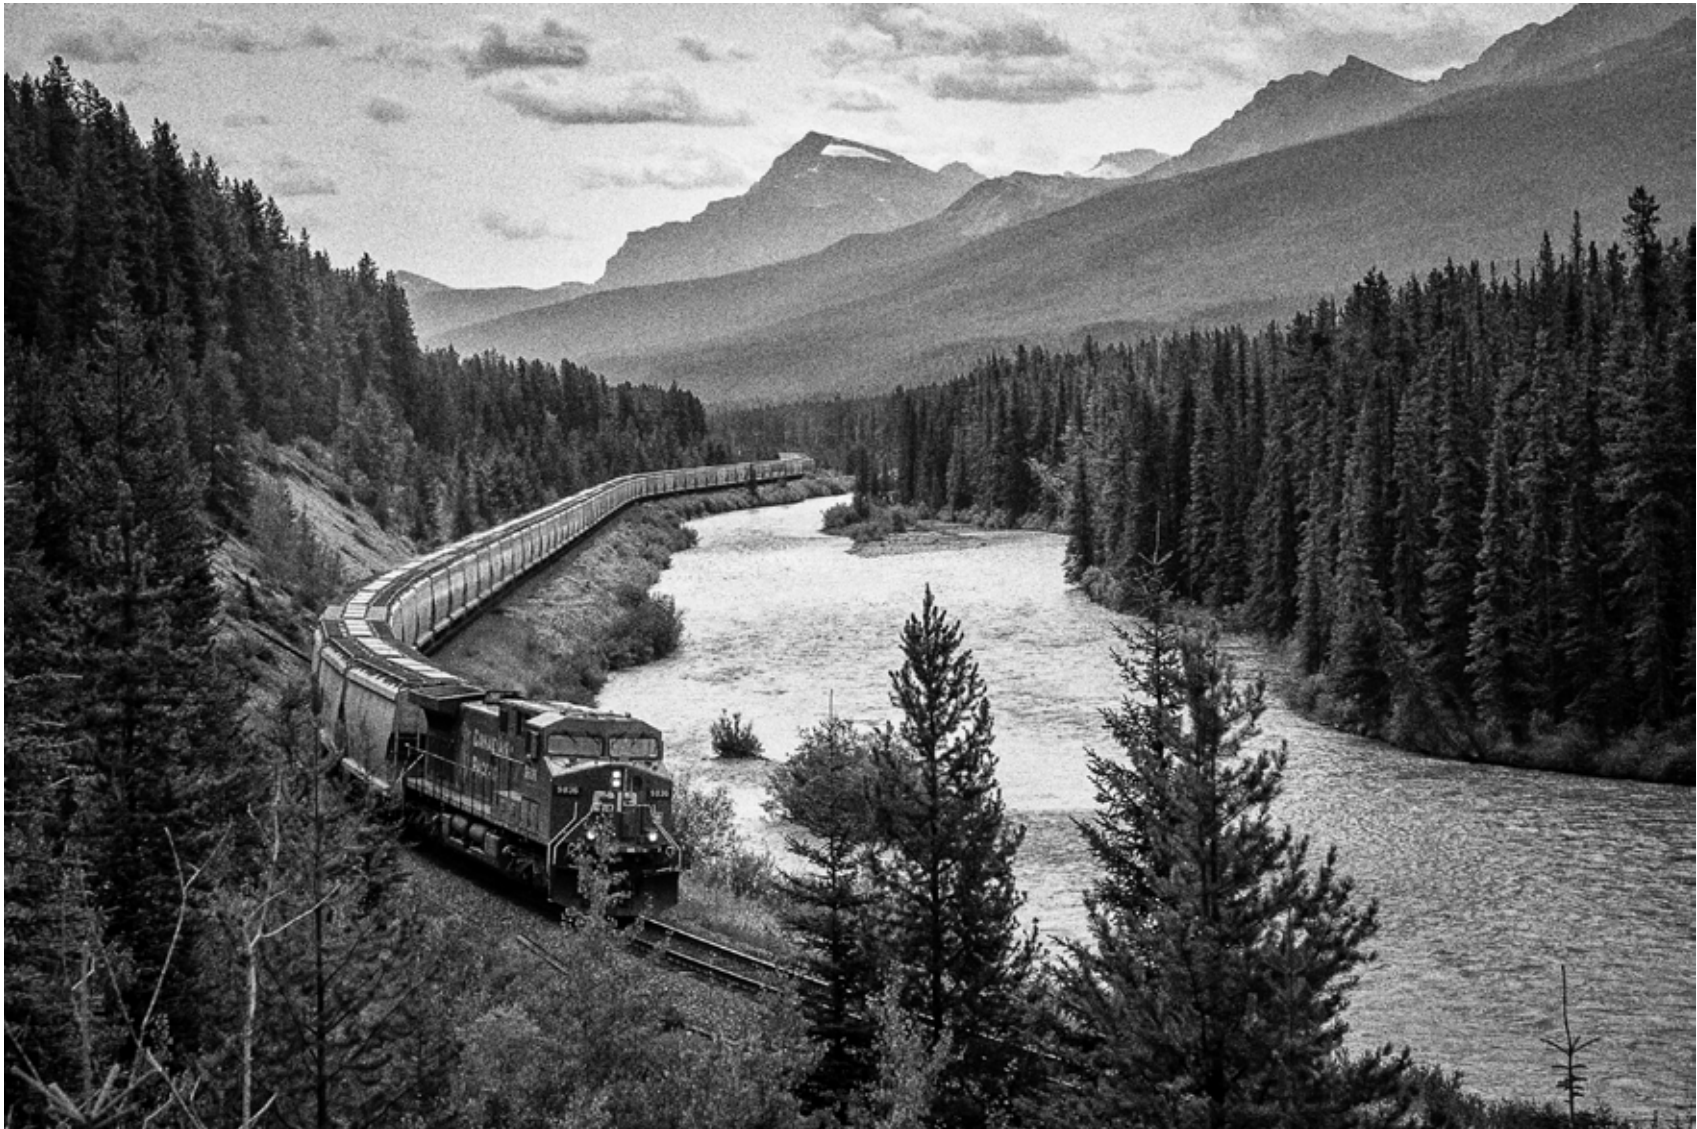

CANADIAN PACIFIC FREIGHT

BANFF, CANADA